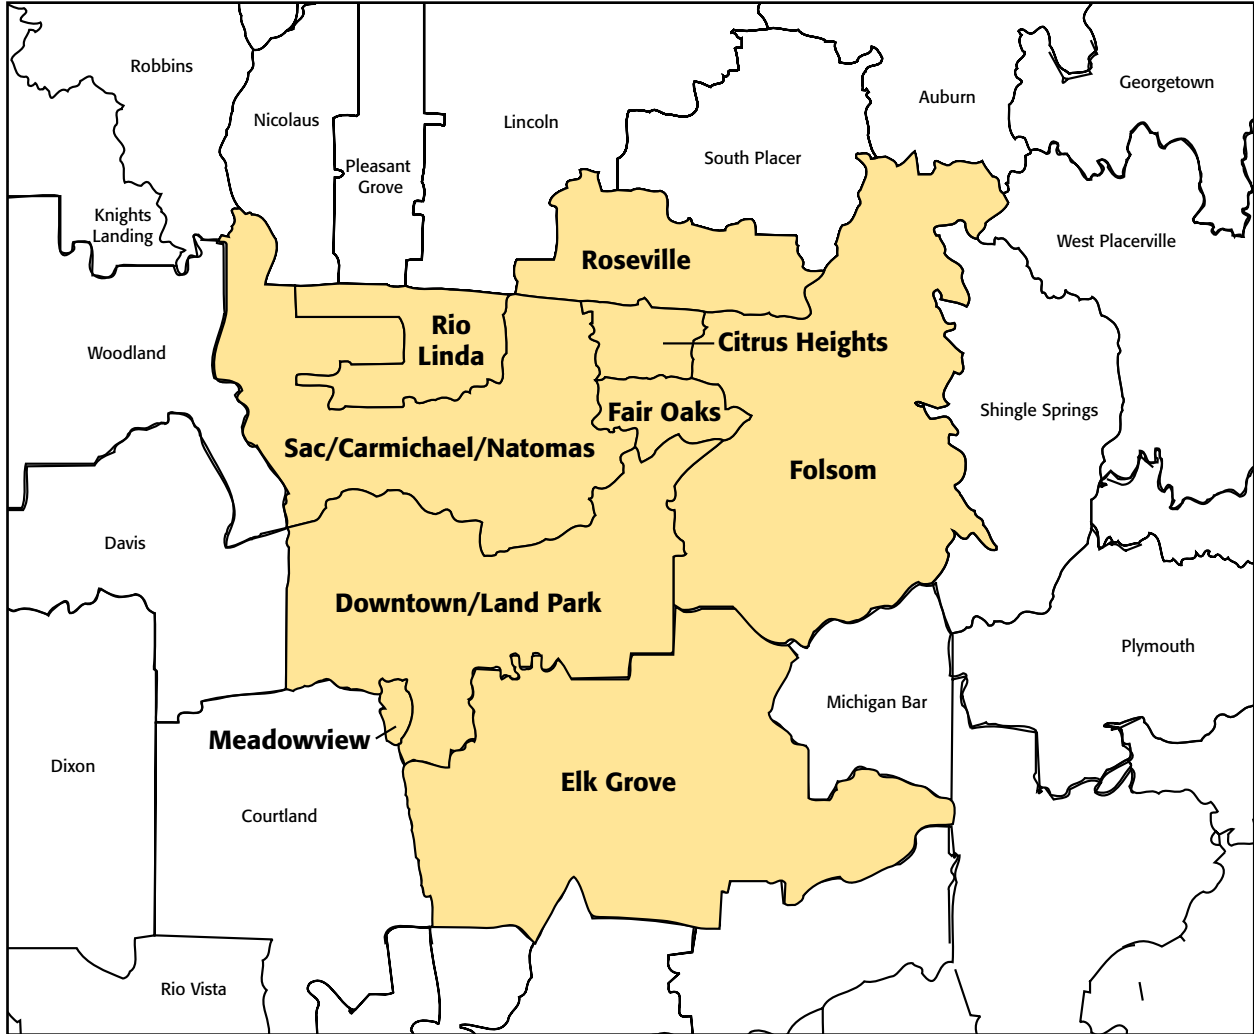

# SureWest Broadband Local Calling Area Downtown/Land Park

 SureWest Local Calling Area

10042.232

# SureWest Broadband Local Calling Area